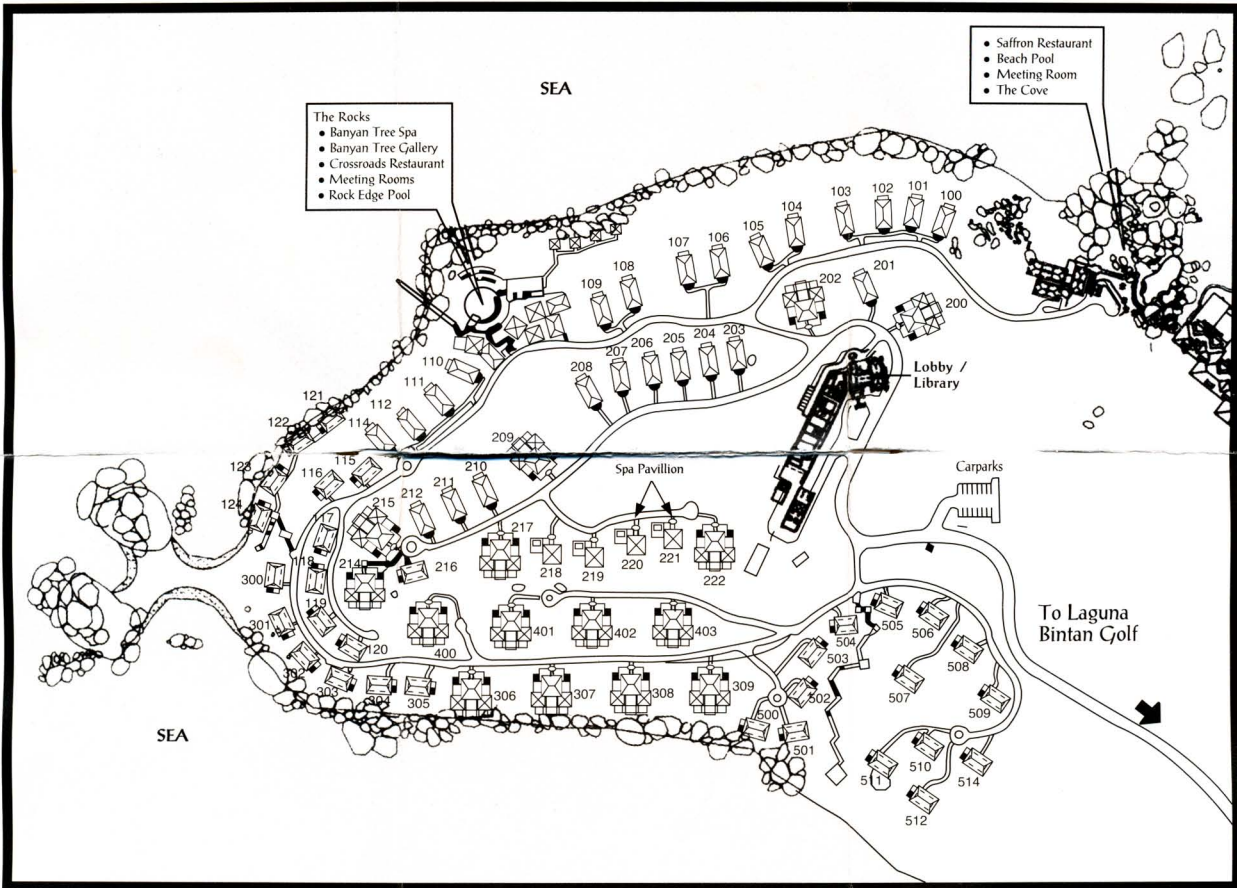

BANYAN TREE BINTAN

Site Plan

Banyan Tree Bintan

Site A4 Lagoi, Bintan Island, Indonesia
Tel: +62 770 693100, Fax: +62 770 693200

Website: <http://www.banyantree.com> Email: bintan@banyantree.com