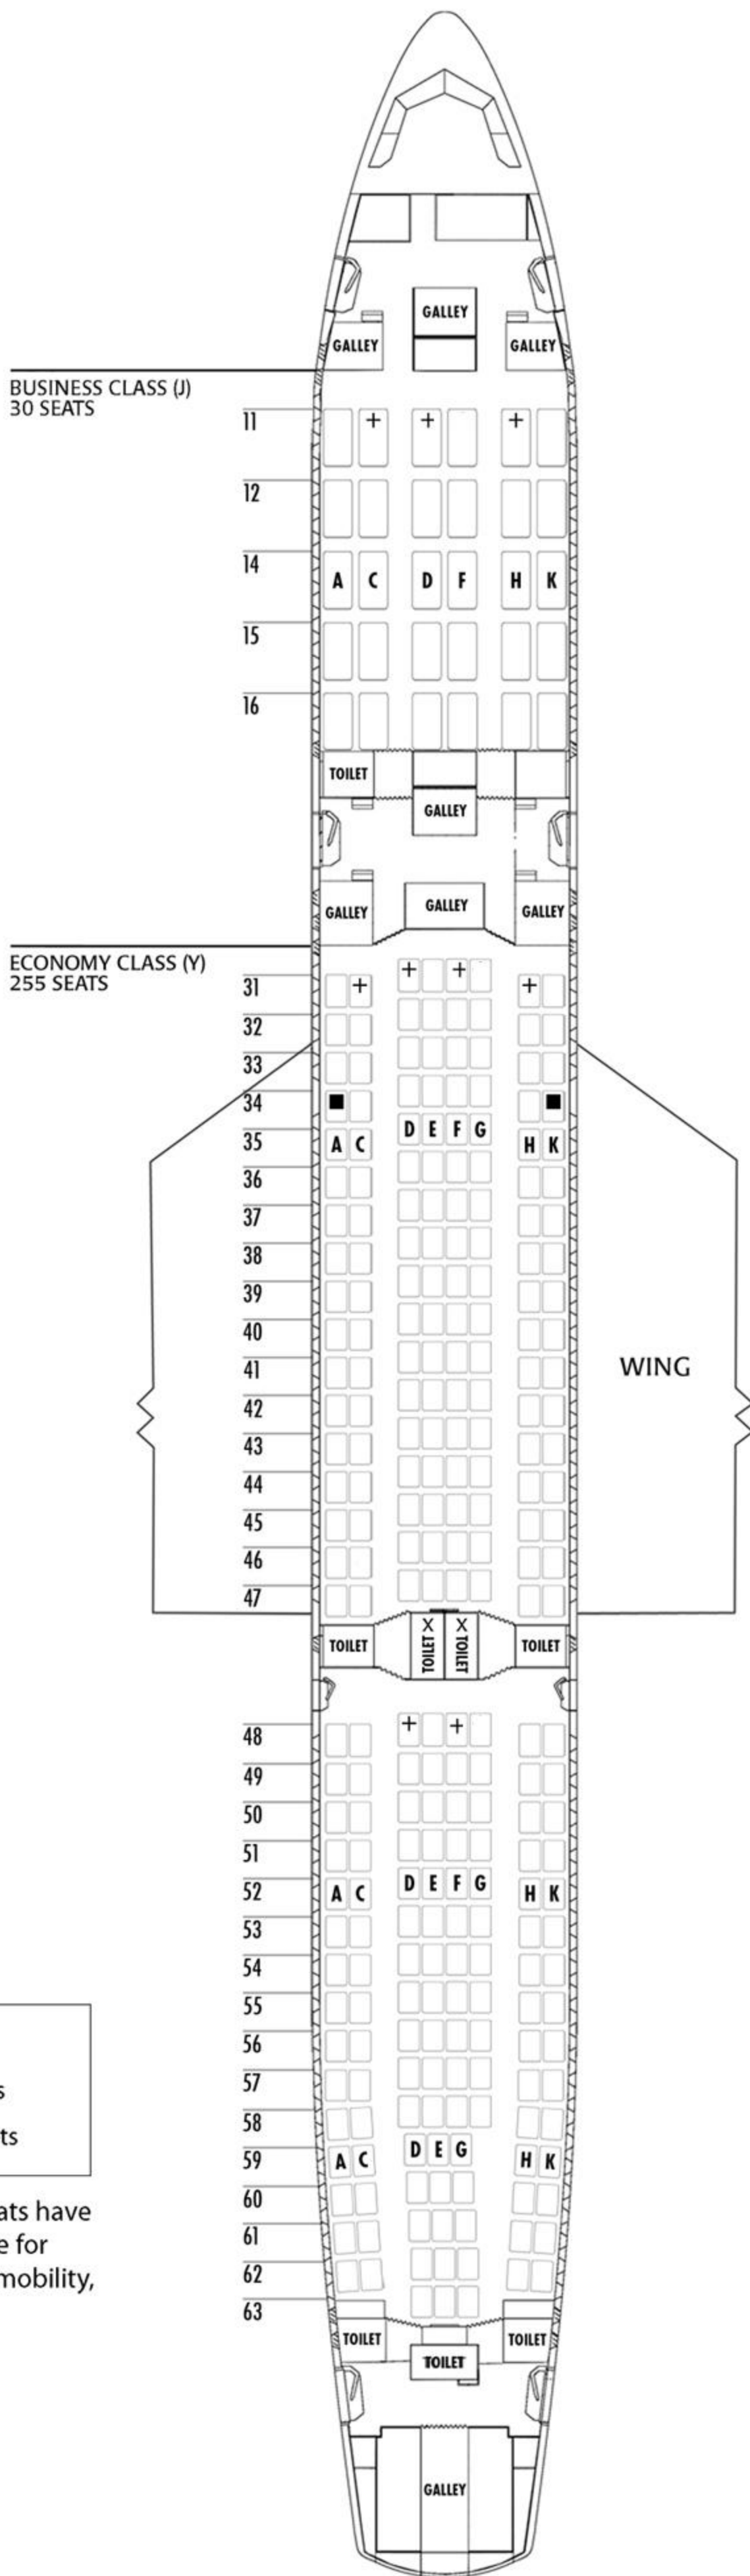

AIRBUS 330-300

- Windowless Seats
- + Seats with baby bassinets
- X Wheelchair enabled Toilets

* All aisle Economy Class seats have movable armrests, suitable for passengers with reduced mobility, except front row seats.