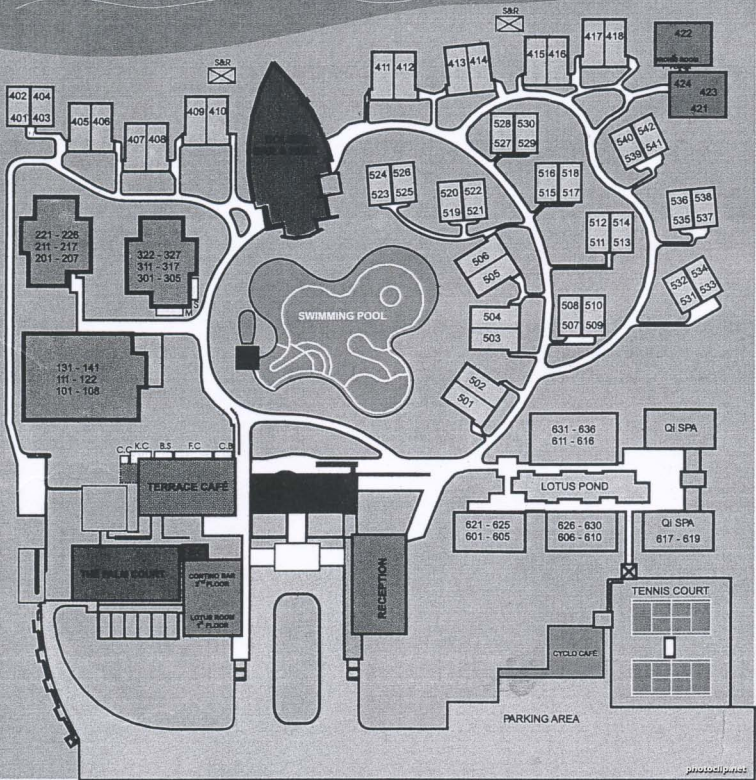

MAP OF PALM GARDEN RESORT

BEACH AREA

proscopius

- | | | | | |
|---|--------------------------|---|------------------------------------|---|
|  | Lotus |  | Pool Towel Registry/Bicycle Rental | K.C. - Kid's Club |
|  | Bamboo |  | Sports & Recreation Kiosk | C.C. - Clinic Center |
|  | Cycas | M. | Minimart | C.B. - Casa Bella, Hand Embroidery Shop |
|  | Jasmin | S. | Souvenir Shop | F.C. - Fitness Center |
|  | Grand Presidential Suite | B.C. | Business Center | B.S. - Miss Hoi An, A Dong Silk Boutique Shop |