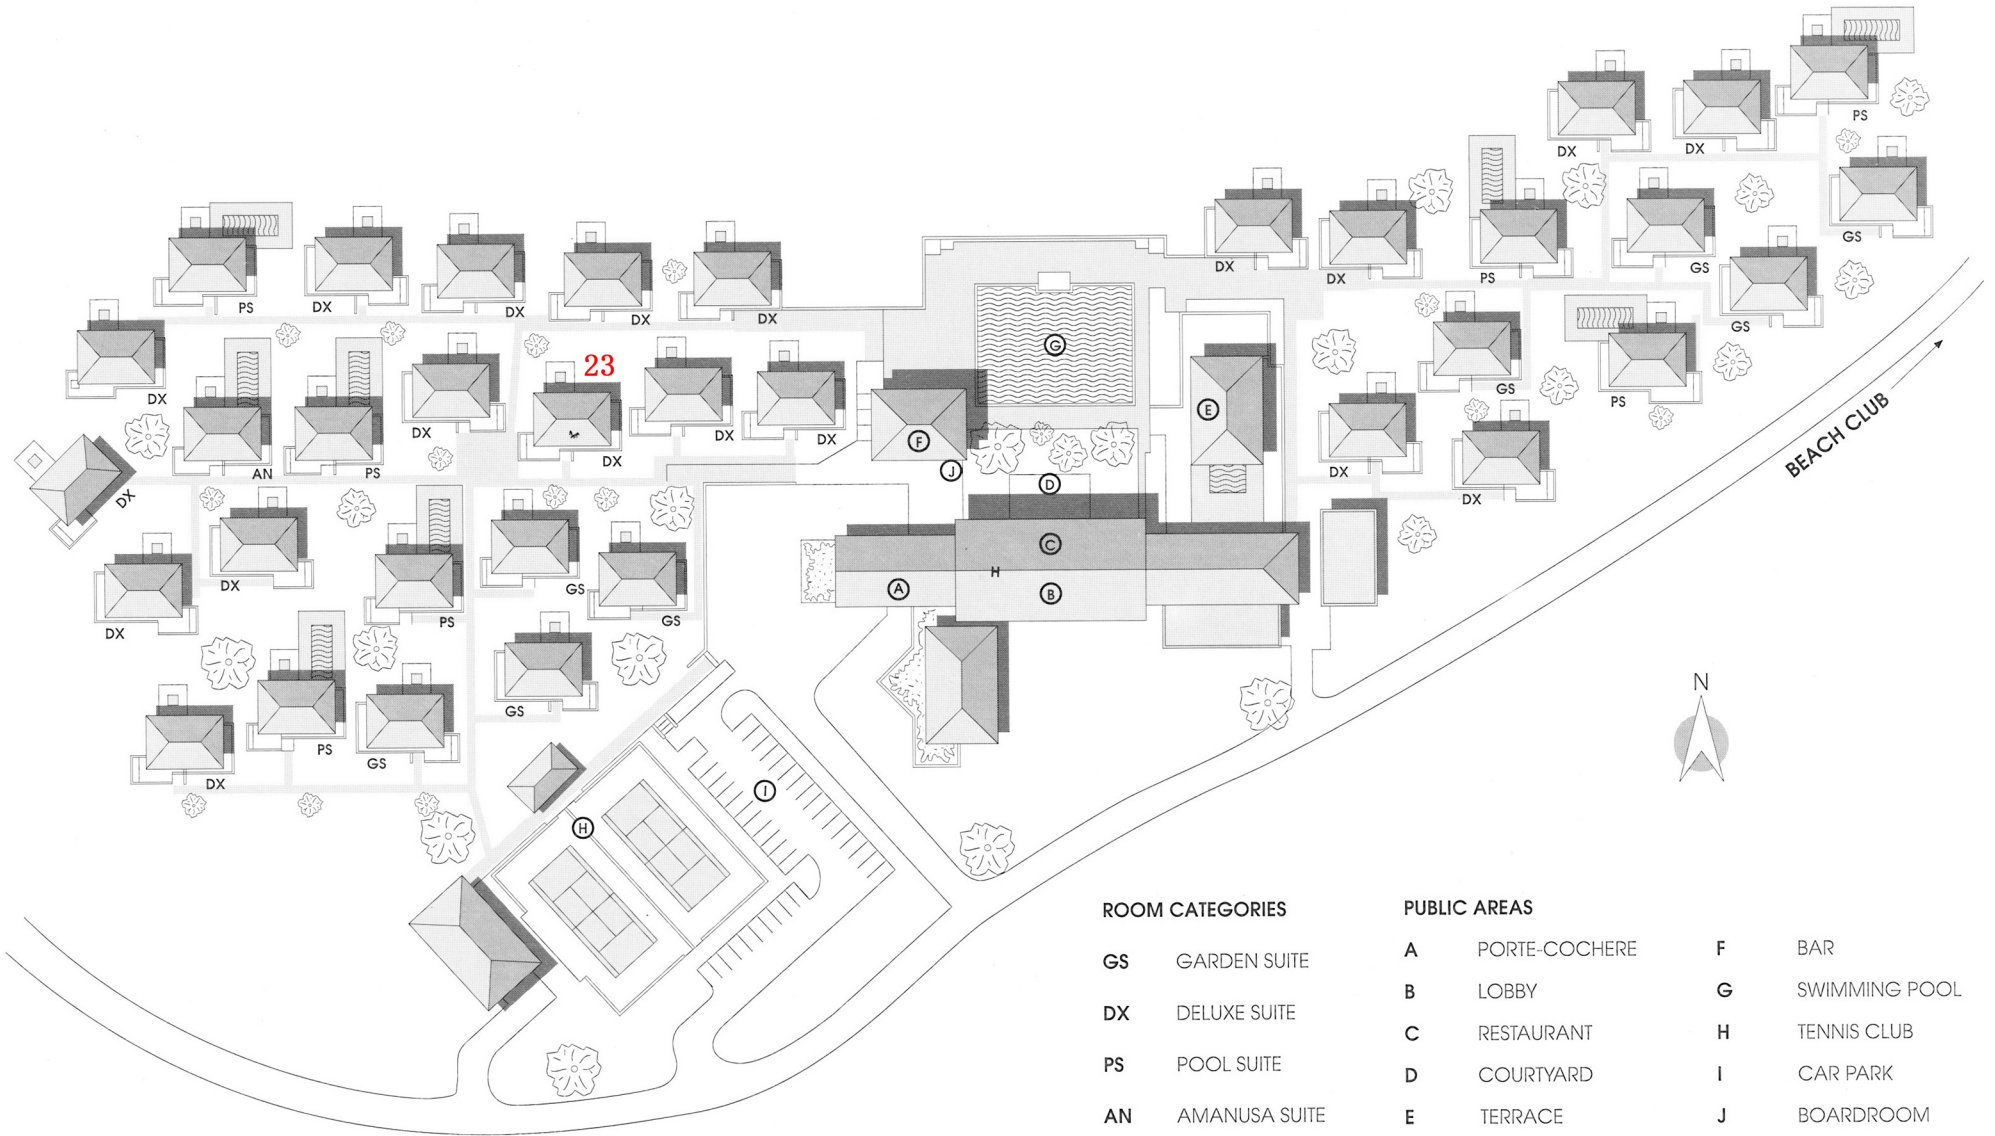

amanusa

SITE PLAN

ROOM CATEGORIES

- GS GARDEN SUITE
- DX DELUXE SUITE
- PS POOL SUITE
- AN AMANUSA SUITE

PUBLIC AREAS

- A PORTE-COCHERE
- B LOBBY
- C RESTAURANT
- D COURTYARD
- E TERRACE
- F BAR
- G SWIMMING POOL
- H TENNIS CLUB
- I CAR PARK
- J BOARDROOM